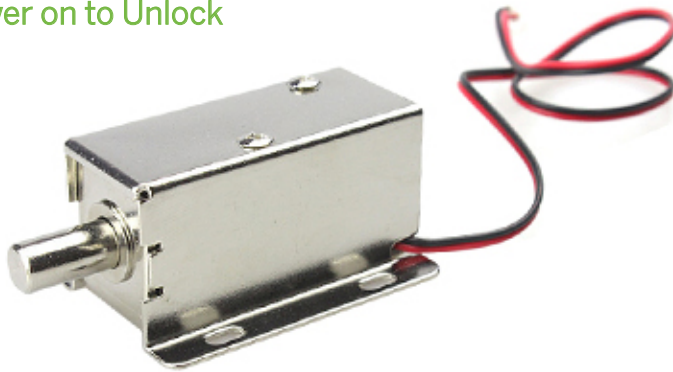

Power on to Unlock

Power off to Unlock

CB-90-12V	CB-90-24V	CB-90-A	CB-90-B	CB-90-C	CB-90-D
DC12V 1.2A	DC24V 1.2A	DC12V 0.4A	DC24V 0.3A	DC12V 0.3A	DC24V 0.2A
Don't recommend to power on all the time		Support Power on all the time		Support Power on all the time	

Specifications

Model No.	CB-90-C	CB-90-D
Voltage	DC12V 0.3A	DC24V 0.2A
Tongue Holding Force	<=0.5N(50G)	
Power On	Support Power on all the time	
Working Mode	Power on to Lock Power off to Unlock	
Total Tongue Length	10mm	
Dimension	54 x 22 x 28mm	